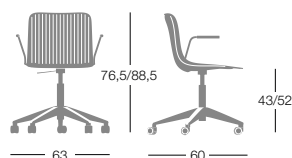

Dimensioni_Dimensions_Dimensions_Abmessungen

★ Per quantità contattare l'ufficio commerciale
For quantity please contact the Sales office
Pour quantité contacter le bureau commercial
Für Mengenangaben kontaktieren Sie die Verkaufsabteilung

R0044 B - R0045 B - R0046 B